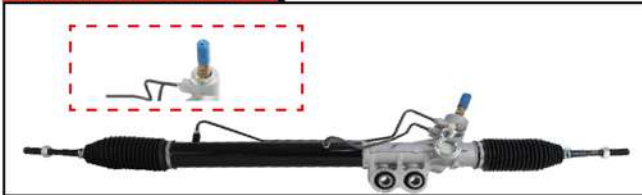

PATHFINDER R51 YD25/VQ40 05-07

OEM: 49200-EA000/EA060

REF: 7170626000