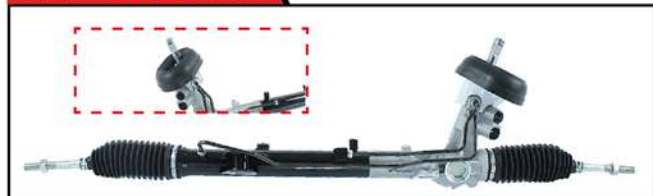

RN

RENAULT

REF: 7150246010

CLIO II/SYMBOL/KANGOO 03-10

YOKOMITSU

OEM: 49001-00QAA

REF: 7150266000

DUSTER LHD 13-16