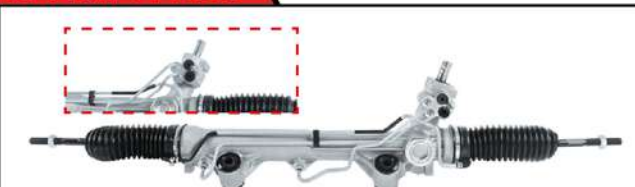

RANGER/EXPLORER 98-02

OEM: 9L523504E/D

REF: 7115626020