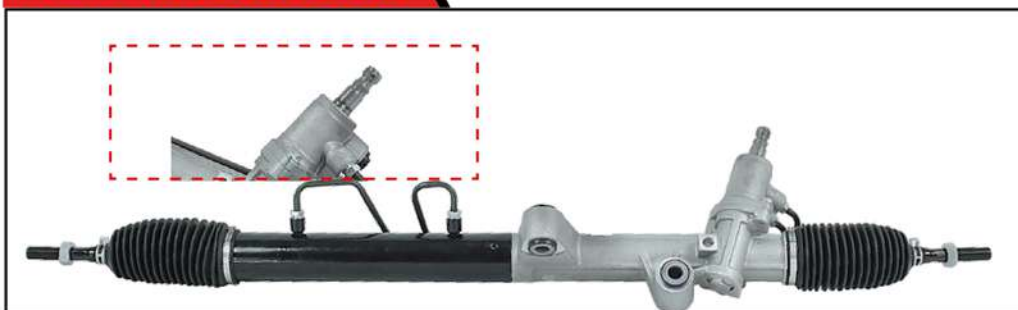

OEM: 57700-FD101

REF: 7136506010

RIO XCITE 06-11

YOKOMITSU

OEM: 57700-IG100

SSA

SSANGYONG

REF: 7138106000