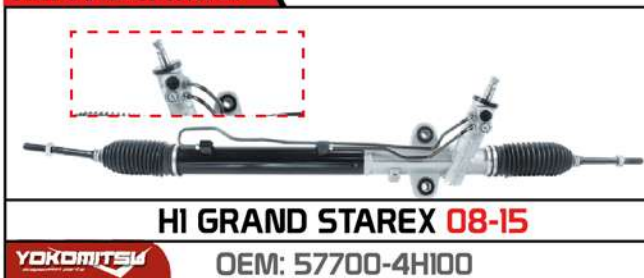

OEM: 57710-25010

REF: 7134046020

ELANTRA 06-10

OEM: 57700-2D000

REF: 7134146010

HI GRAND STAREX 08-15

OEM: 57700-4H100

REF: 7134606000