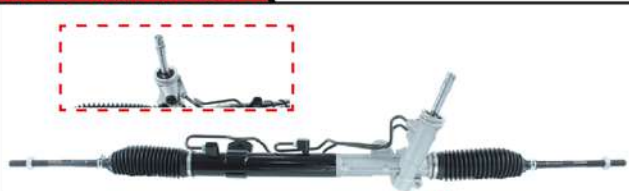

DODGE

REF: 7114146010

JOURNEY 11-18

OEM: 68140-628AE

FD

FORD

REF: 7115246000