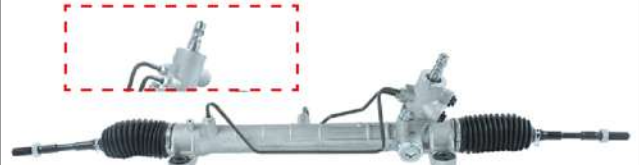

REF: 7175026000

4 RUNNER/PRADO EUROPEA 02-09

OEM: 44200-35061

REF: 7175206030

COROLLA 03-08

OEM:

REF: 7175506000

HILUX VIGO 06-15