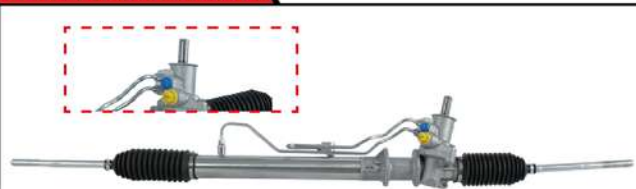

REF: 7150426010

LOGAN/SANDERO/STEPWAY 13-16

OEM: 490014306R

REF: 7150446000

MEGANE I/SCENIC 1.6 95-03

OEM: 7700433725

REF: 7150626000

SCALA 10-13