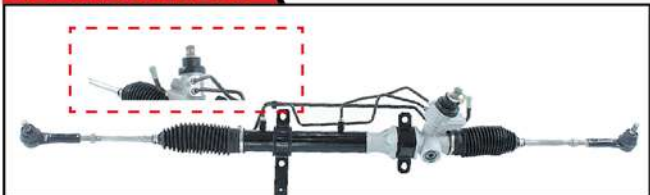

SENTRA B13 96-13

OEM: 49001-F4200

REF: 7170806010