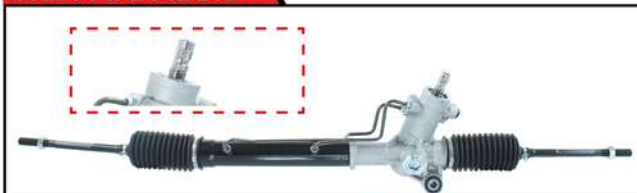

RAV4 00-05

OEM: 44200-42120

REF: 7175716020