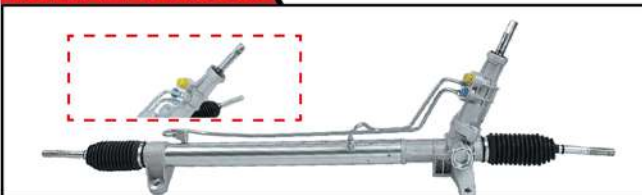

MASTER 00-13

YOKOMITSU

OEM: R9RIAM1729

REF: 7150356010