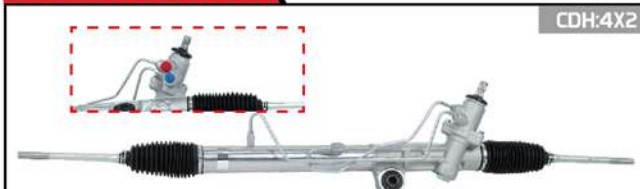

LUV D-MAX 05-12

YOKOMITSU

OEM: 8-97944520-0

REF: 7111676010