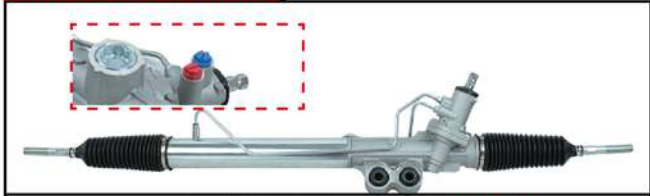

SPORTERO 15-17

YOKOMITSU

OEM: 4410A603

NISSAN

REF: 7170106000

ALMERA 02-08

OEM: 49200-9W10A

REF: 7170246020