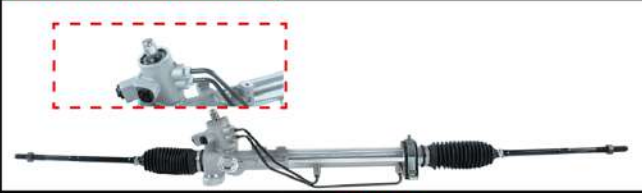

VOLKSWAGEN

REF: 7156386010

GOLF 93-98

OEM:

REF: 7156436000