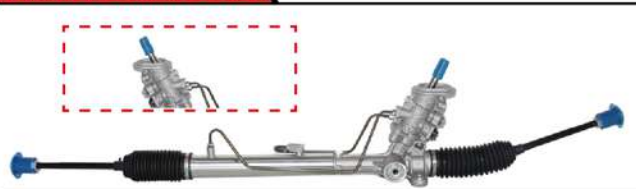

VOLKSWAGEN

REF: 7156106000

CROSS FOX/GOL/POLO 06-10

OEM: 521422055E/D

REF: 7156366030