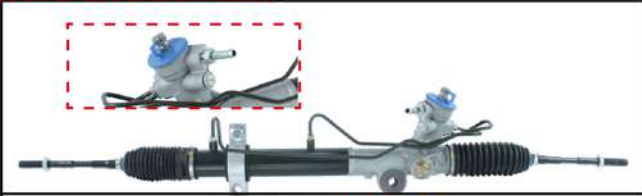

SPORTERO 15-17

YOKOMITSU

OEM: 4410A603

NISSAN

REF: 7170106000

ALMERA 02-08

OEM: 49200-9W10A

REF: 7170246020