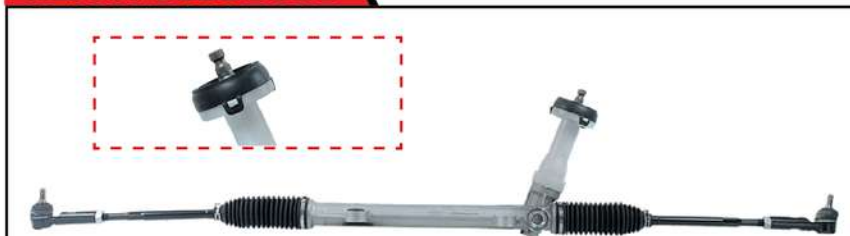

CS35 15-

OEM: S101056-0100