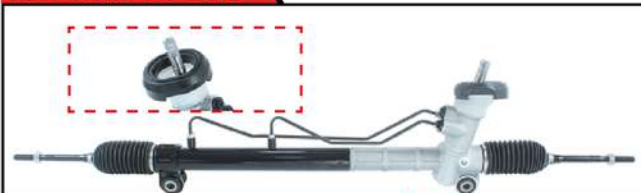

REF: 7111806000

SAIL 13-17

YOKOMITSU OEM: 706950118104

REF: 7111816000

SONIC/COBALT 12-15

YOKOMITSU OEM: 95040656

REF: 7111836020

SPARK GT 11-17