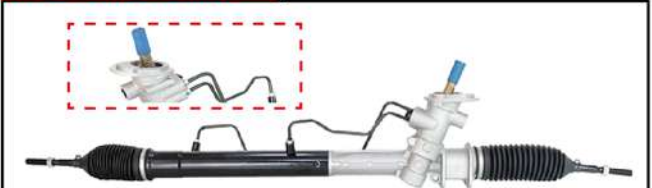

CHE

CHEVEROLET

REF: 7111076000

AVEO/FAMILY/EMOTION 03-09

YOKOMITSU

OEM: 96425091

REF: 7111076020

AVEO/FAMILY/EMOTION 10-17