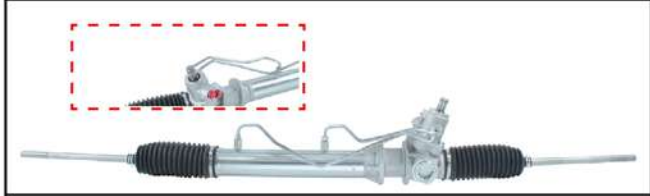

FRONTIER NP300 15-16

OEM: 49001-4KH0A

REF: 7170366000

NAVARA 09-17

OEM: 49001-JR810

REF: 7170426000

PATHFINDER 95-04

OEM: 49001-0W000