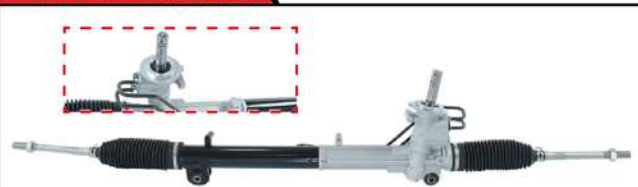

YOKOMITSU OEM: 95967297

DODGE

REF: 7114146010

JOURNEY 11-18

OEM: 68140-628AE

FD

FORD

REF: 7115246000