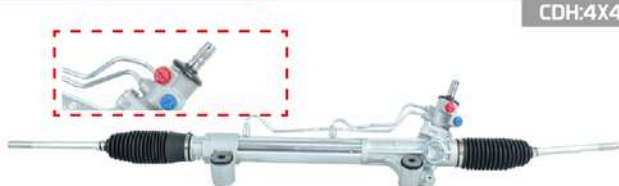

REF: 7175026000

4 RUNNER/PRADO EUROPEA 02-09

OEM: 44200-35061

REF: 7175206030

COROLLA 03-08

OEM:

REF: 7175506000

HILUX VIGO 06-15