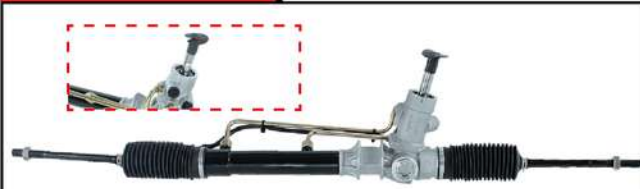

CORSA 98-12

YOKOMITSU

OEM: 94671442

REF: 7111446030