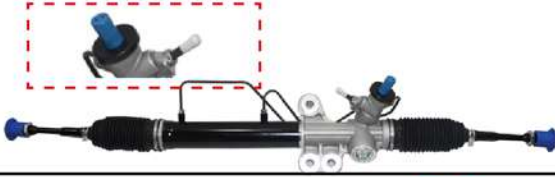

NISSAN

REF: 7170806041

URVAN NV350 2.5 13-17

OEM: 49001-3XTOA

REF: 7170926000