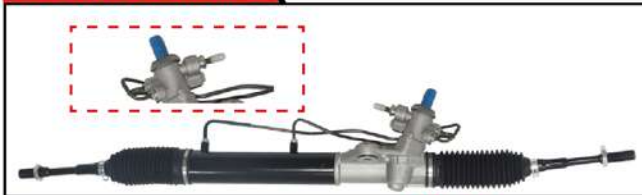

URVAN E25 02-12

OEM: 49001-VW600/VW000

REF: 7170806040