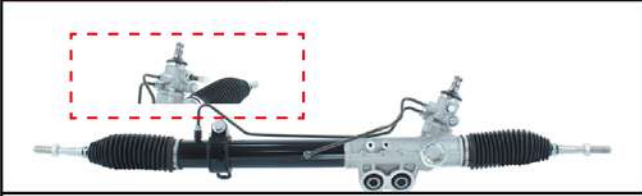

NAVARA 09-17

OEM: 49001-JR810

REF: 7170426000