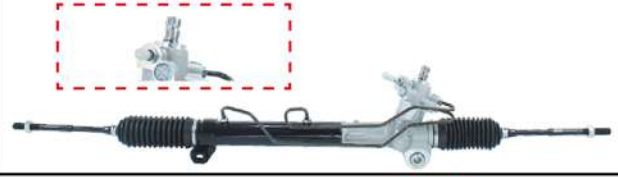

REF: 7170806041

URVAN NV350 2.5 13-17

OEM: 49001-3XTOA

REF: 7170926000

X-TRAIL T30 01-07

OEM: 49001-8H92B/1E560C

TY

TOYOTA