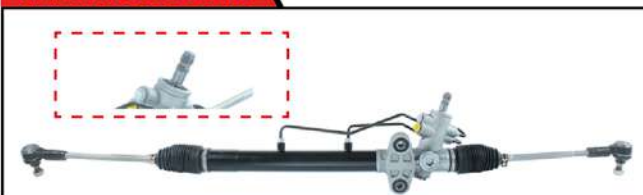

TIGGO 5 2.0L 13-19

OEM: T21-3401010BB

YOKOMITSU

REF: 7184806000

VAN PASS 1.3 11-15

OEM: S223401010BB

YOKOMITSU

REF: 7784806010