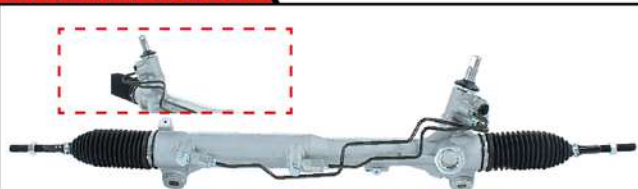

ECOSPORT 2WD 01-16

OEM: 1723864

REF: 7115626010

RANGER/EXPLORER 98-02

OEM: 9L523504E/D

REF: 7115626020

RANGER/BT-50 12-16

OEM: AB313200DJ