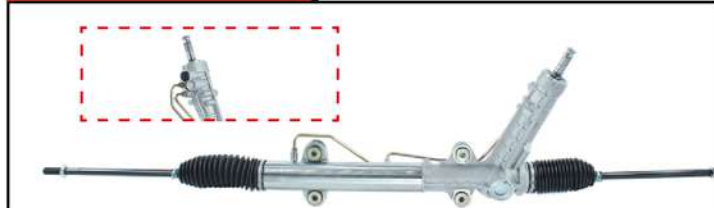

ACTYON/ACTYON SPORT 08-20

YOKOMITSU

OEM: 46500-09006

MERCEDES BENZ

REF: 7149806000

SPRINTER 01-05

YOKOMITSU

OEM: 9014601400