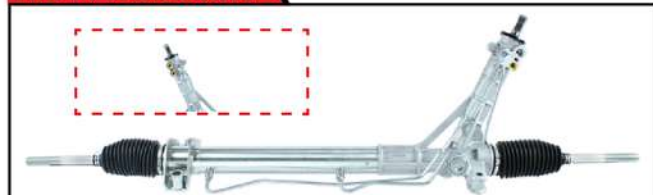

YOKOMITSU

OEM: 49001-6615R

REF: 7150356000

MASTER 00-13

YOKOMITSU

OEM: R9RIAM1729

REF: 7150356010

MASTER 14-19