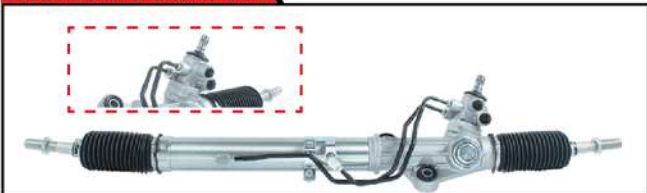

OEM: 44200-0K040

REF: 7175506010

HILUX VIGO 15-

OEM: 44250-0K750

TOYOTA

REF: 7175606040

LAND CRUISER SAHARA FJ100 98-05

OEM: 44250-60050/100