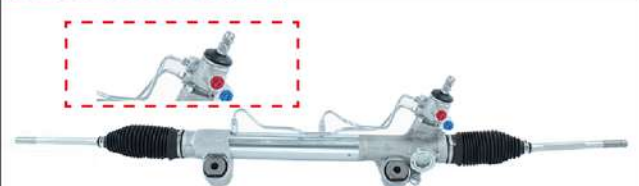

HILUX VIGO 15-

OEM: 44250-0K750