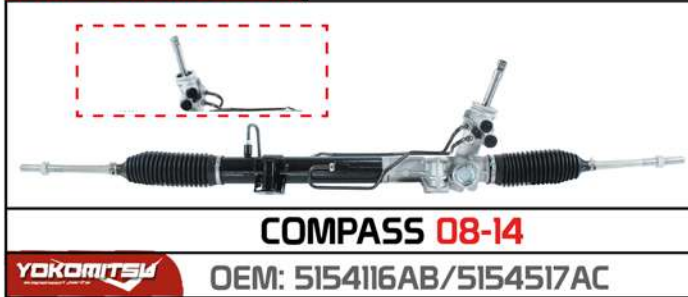

JEEP

REF: 7117306010

COMPASS 08-14

OEM: 5154116AB/5154517AC