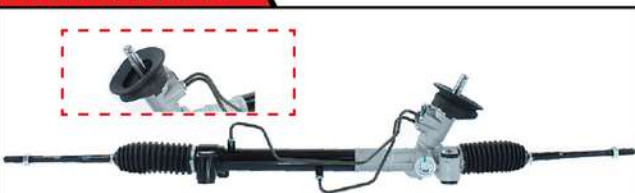

SONIC/COBALT 12-15

YOKOMITSU OEM: 95040656

REF: 7111836020